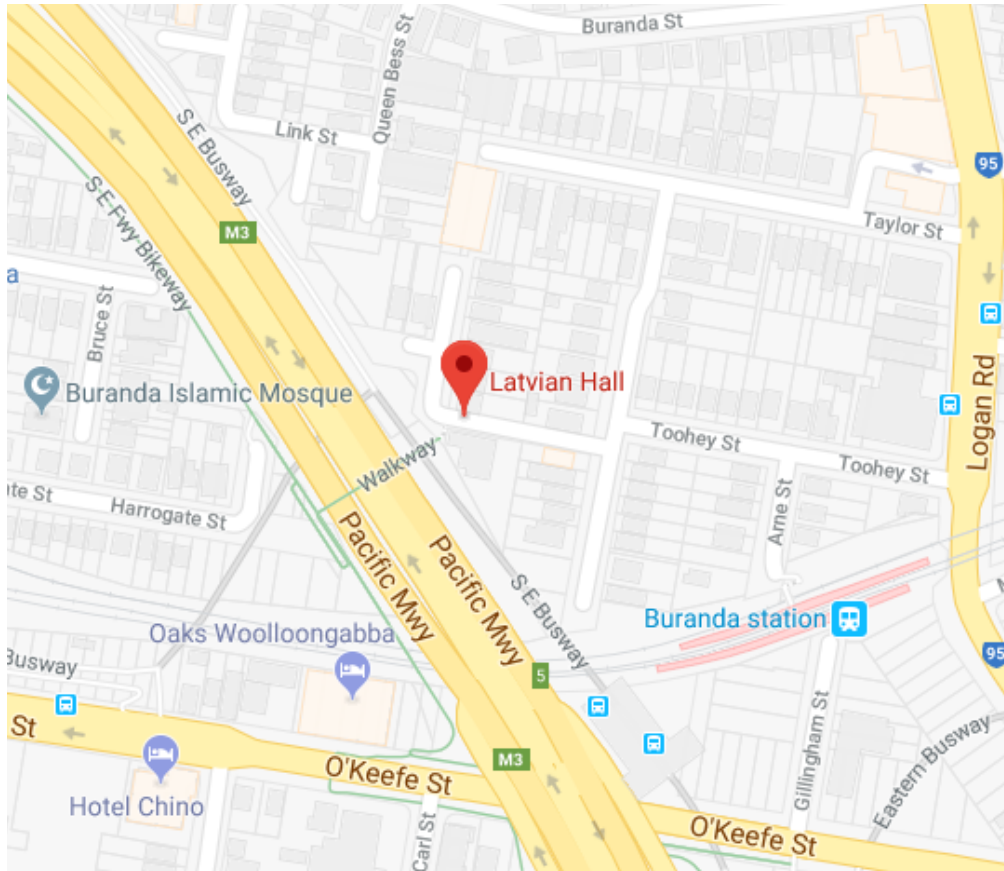

Doubleroo Chess Academy

in association with the

*Chess Association
of Queensland*

presents the

AIVARS GIPSLIS MEMORIAL

Latvian Hall, 10 Bank Lane, Woolloongabba
4 minute walk from Buranda Train Station

AuNix
internet & telecom